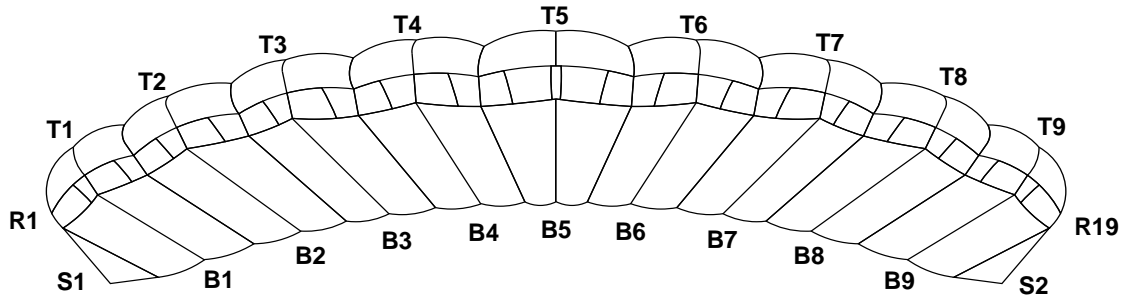

Phone: 480.704.0085
 e-mail: Sales@innovativeparachute.com
 www.innovativeparachute.com

Name:	Dealer:
Address:	
City, State, Zip	
Phone:	e-Mail

Canopy Size

- Furai 100
- Furai 120
- Furai 135
- Furai 150
- Furai 170
- Furai 190

Suspension Line Type

- Spectra 725 (Standard)
- _____

Links

- Rapide #4 SS (Standard)
- Soft Links

Slider

- Collapsible (Standard)
- _____

Color Body: _____ Stripes: _____

Rib Colors

No.	
1	
2	
3	
4	
5	
6	
7	
8	
9	
10	
11	
12	
13	
14	
15	
16	
17	
18	
19	

Top Skin Color

No.	Color
1	
2	
3	
4	
5	
6	
7	
8	
9	

Bottom Skin Color

No.	Color
1	
2	
3	
4	
5	
6	
7	
8	
9	

Stabilizer Color

No.	Color
S1	
S2	