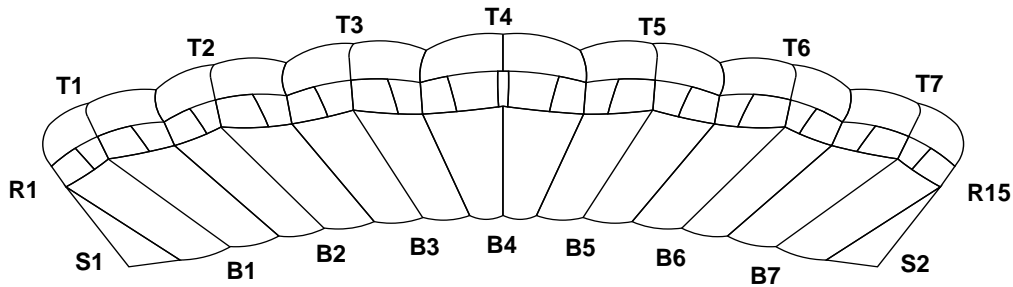

HELIOS 7-CELL

Phone: 480.704.0085

e-mail: Sales@innovativeparachute.com

www.innovativeparachute.com

Name:	Dealer:
Address:	
City, State, Zip	
Phone:	e-Mail

SLIDER

Canopy Size

- Helios 100
- Helios 120
- Helios 135
- Helios 150
- Helios 170
- Helios 190
- Helios 210
- Helios 230

Rib Colors

No.	Color
1	
2	
3	
4	
5	
6	
7	
8	
9	
10	
11	
12	
13	
14	
15	

Top Skin Color

No.	Color
1	
2	
3	
4	
5	
6	
7	

Suspension Line Type

- Spectra 725 (Standard)
- _____

Links

- Rapide #4 SS (Standard)
- Soft Links